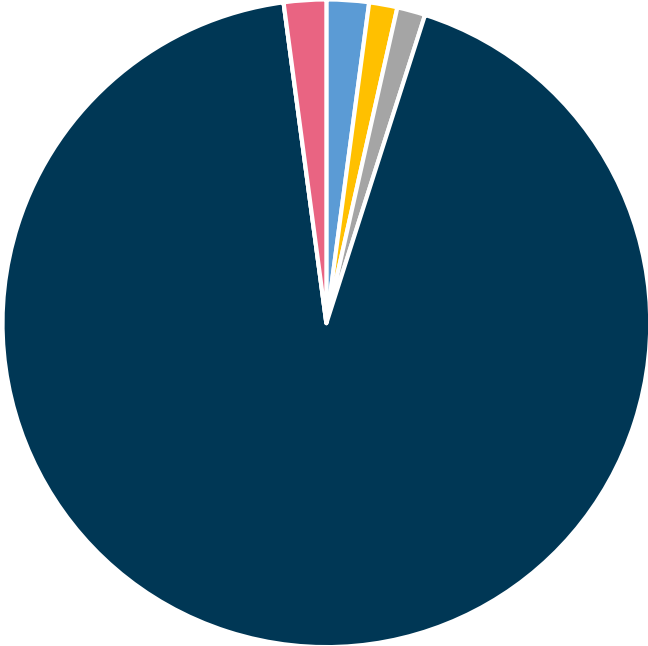

Diversity Statistics

2019

- Ellisons Solicitors is one of the oldest, most established and fastest growing firms in the East of England having been founded over 250 years ago
- Ellisons offers a comprehensive range of services to both corporate and private clients
- Ellisons is a firm of almost 250 staff, including 23 partners
- The firm has six offices located across Essex and Suffolk: Colchester, Chelmsford, Ipswich, and Tendring (Harwich, Clacton-on-Sea and Frinton-on-Sea)
- Ellisons is a member of the Alliot Group, an international alliance of accountants and lawyers - giving Ellisons a unique position with global connections and referrals from international legal and financial advisors

Age Band

■ 16-24 ■ 25-34 ■ 35-44 ■ 45-54 ■ 55-64 ■ 65+ ■ Prefer not to say

Gender

■ Man ■ Woman ■ Other preferred description ■ Prefer not to say

Gender Identity

■ Same as registered sex at birth

■ Different from registered sex at birth

■ Prefer not to say

Disability

■ Yes ■ No ■ Prefer not to say

Ethnic Origin

- Asian/Asian British
- Black/Black British
- Mixed/multiple ethnic groups
- White
- Other ethnic group
- Prefer not to say

Sexual Orientation