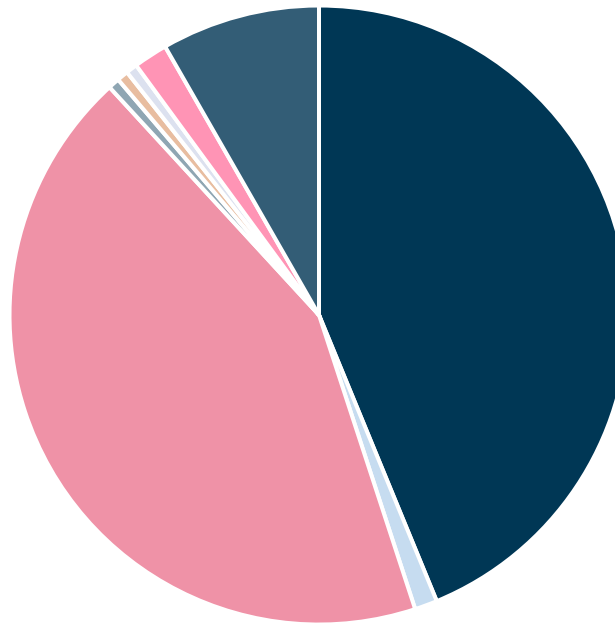

Age Band

■ 16-24 ■ 25-34 ■ 35-44 ■ 45-54 ■ 55-64 ■ 65+ ■ Prefer not to say

Gender

■ Man ■ Woman ■ Other preferred description ■ Prefer not to say

Gender Identity

- Same as registered sex at birth
- Different from registered sex at birth
- Prefer not to say

Disability

■ Yes ■ No ■ Prefer not to say

Ethnic Origin

- Asian/Asian British
- Black/Black British
- Mixed/multiple ethnic groups
- White
- Other ethnic group
- Prefer not to say

Religion or Belief

- No Religion or belief
- Hindu
- Any other religion or belief
- Buddhist
- Muslim
- Prefer not to say
- Christian
- Sikh

Sexual Orientation

■ Hetrosexual/Straight ■ Gay/Lesbian ■ Bi ■ Other ■ Prefer not to say