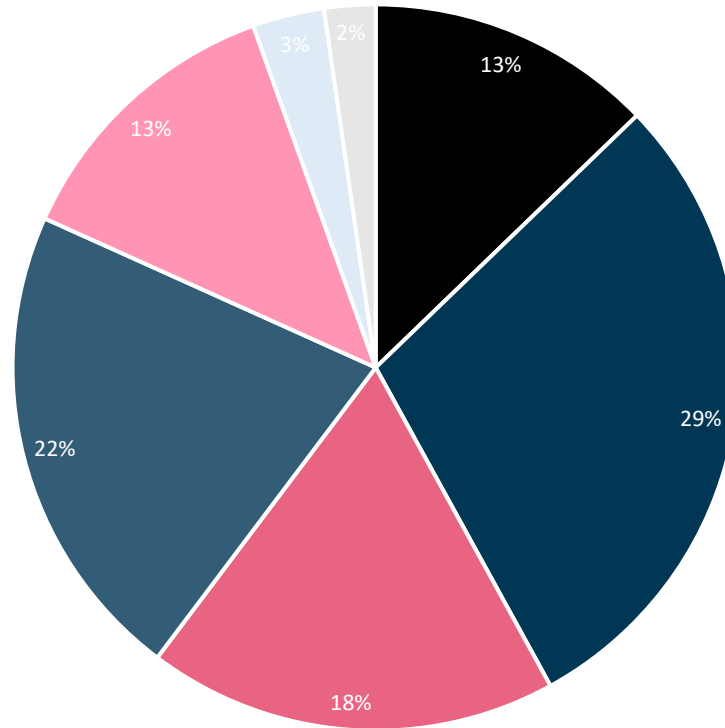

DIVERSITY STATISTICS

2023

*These statistics were generated in response to the SRA's diversity questionnaire which was completed in July 2023.
All staff were given the opportunity to respond.*

ELLISONS SOLICITORS

AGE BAND

■ 16 - 24 ■ 25 - 34 ■ 35 - 44 ■ 45 - 54 ■ 55 - 64 ■ 65+ ■ Prefer not to say

GENDER

■ Male ■ Female ■ Other preferred description ■ Prefer not to say

GENDER IDENTITY

■ Yes, gender identity the SAME as sex at birth ■ No, gender identity NOT THE SAME as sex at birth ■ Prefer not to say