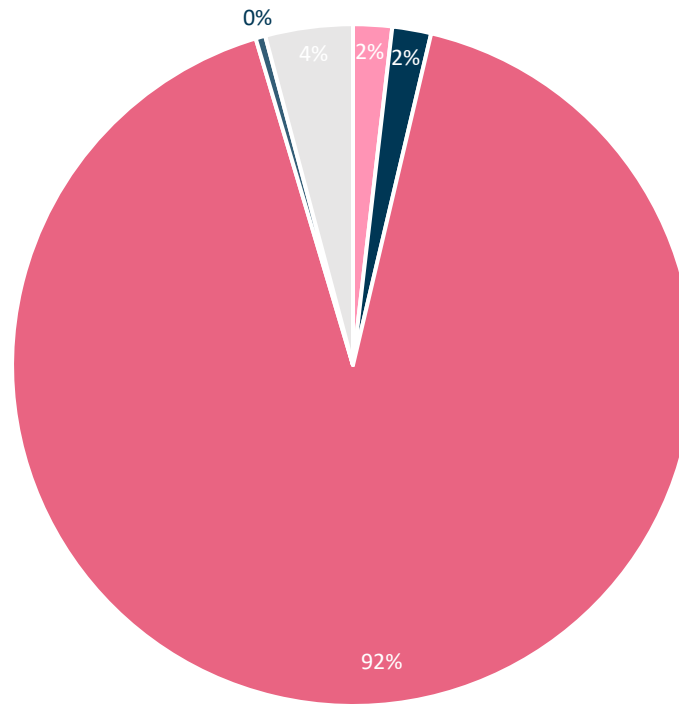

AGE BAND

■ 16 - 24 ■ 25 - 34 ■ 35 - 44 ■ 45 - 54 ■ 55 - 64 ■ 65+ ■ Prefer not to say

GENDER

■ Male ■ Female ■ Other preferred description ■ Prefer not to say

GENDER IDENTITY

■ Yes, gender identity the SAME as sex at birth ■ No, gender identity NOT THE SAME as sex at birth ■ Prefer not to say

DISABILITY

■ Yes ■ No ■ Prefer not to say

ETHNIC ORIGIN

■ Asian/Asian British
■ White

■ Black/Black British
■ Other ethnic group

■ Mixed/Multiple ethnic groups
■ Prefer not to say

RELIGION OR BELIEF

- No religion or belief
- Buddhist
- Christian
- Hindu
- Jewish
- Muslim
- Sikh
- Any other religion or belief
- Prefer not to say

SEXUAL ORIENTATION

■ Bi ■ Gay/Lesbian ■ Heterosexual ■ Other preferred description ■ Prefer not to say