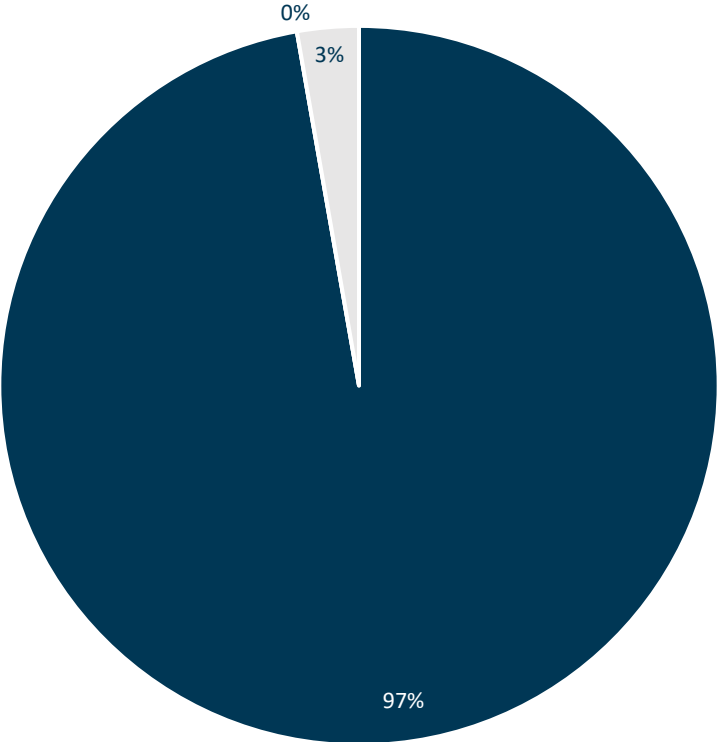

AGE BAND

■ 16 - 24 ■ 25 - 34 ■ 35 - 44 ■ 45 - 54 ■ 55 - 64 ■ 65+ ■ Prefer not to say

GENDER

■ Male ■ Female ■ Other preferred description ■ Prefer not to say

GENDER IDENTITY

■ Yes, gender identity the SAME as sex at birth ■ No, gender identity NOT THE SAME as sex at birth ■ Prefer not to say