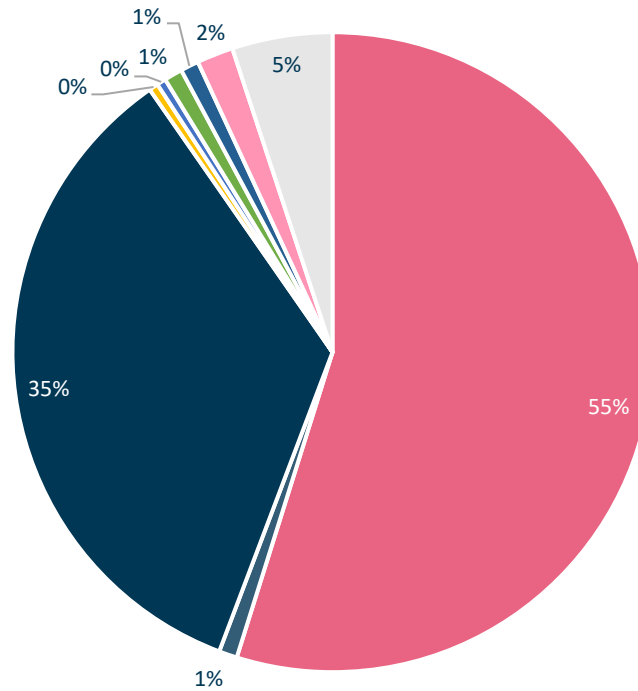

AGE BAND

■ 16 - 24 ■ 25 - 34 ■ 35 - 44 ■ 45 - 54 ■ 55 - 64 ■ 65+ ■ Prefer not to say

GENDER

■ Male ■ Female ■ Other preferred description ■ Prefer not to say

GENDER IDENTITY

■ Yes, gender identity the SAME as sex at birth ■ No, gender identity NOT THE SAME as sex at birth ■ Prefer not to say

DISABILITY

■ Yes ■ No ■ Prefer not to say

ETHNIC ORIGIN

■ Asian/Asian British
■ White

■ Black/Black British
■ Other ethnic group

■ Mixed/Multiple ethnic groups
■ Prefer not to say

RELIGION OR BELIEF

- No religion or belief
- Buddhist
- Christian
- Hindu
- Jewish
- Muslim
- Sikh
- Any other religion or belief
- Prefer not to say

SEXUAL ORIENTATION

■ Bi ■ Gay/Lesbian ■ Heterosexual ■ Other preferred description ■ Prefer not to say